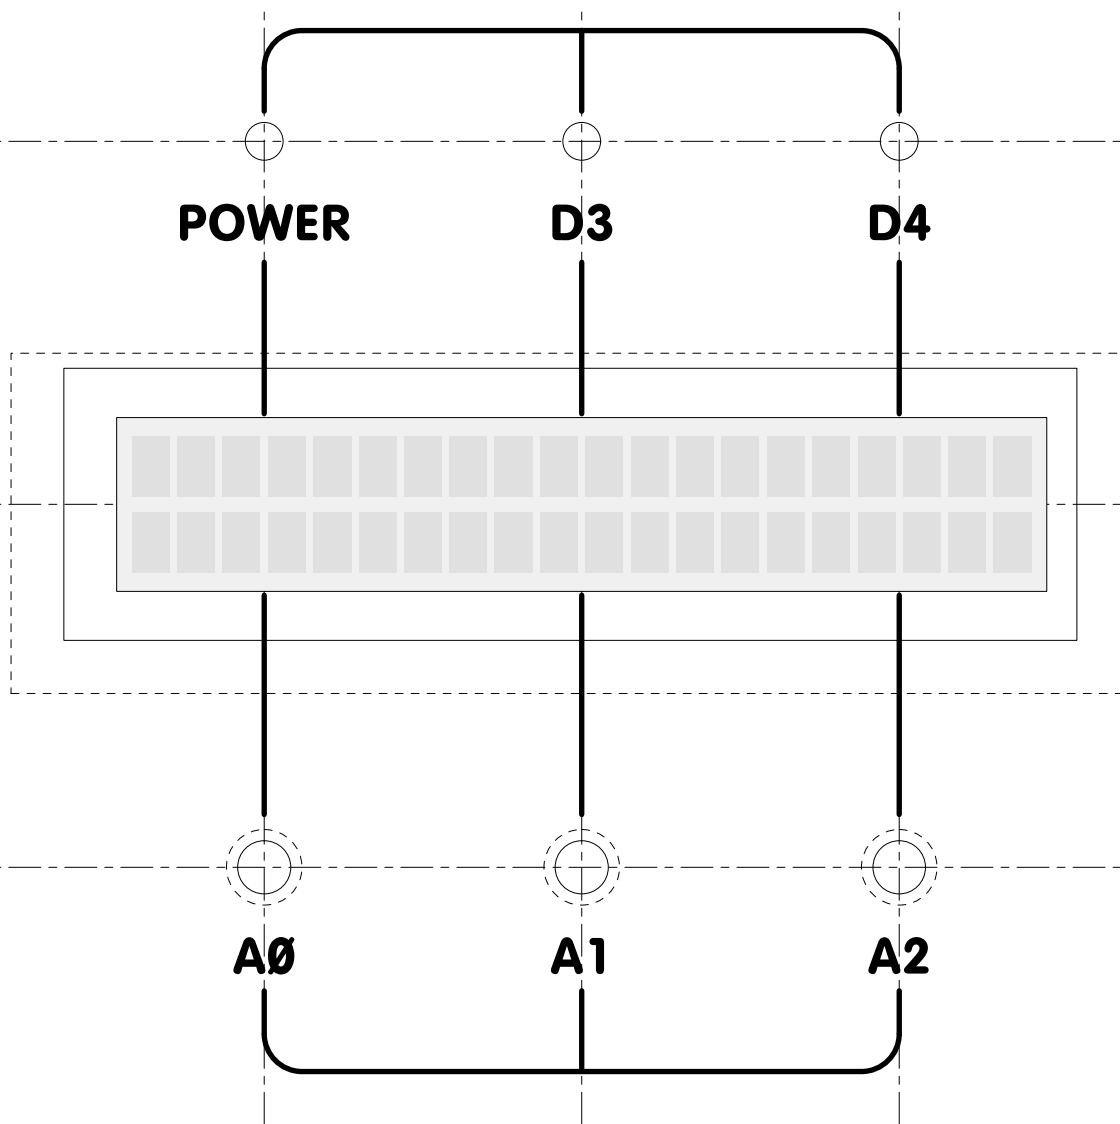

Arduino Messbox 2010

Taster

LED 5mm

**VAG Round 20 pt
centered**